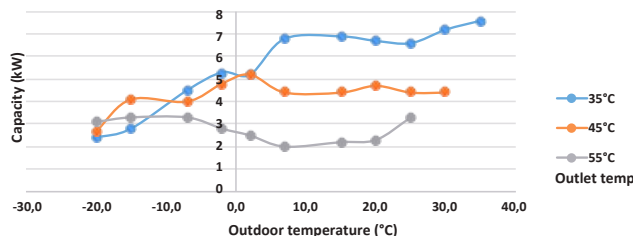

PAC BT 7 KW PERFORMANCES

HEATING