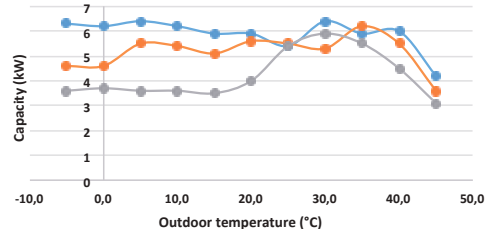

PAC BT 7 KW PERFORMANCES

HEATING

COOLING

PAC BT 9 KW PERFORMANCES

HEATING

COOLING

PAC BT 10 KW PERFORMANCES

HEATING

COOLING