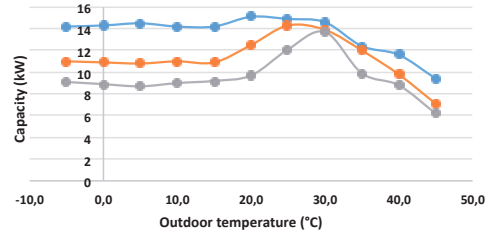

PAC BT

LOW TEMPERATURE HEAT PUMP

PAC BT 12 KW PERFORMANCES

HEATING

COOLING

PAC BT 14 KW PERFORMANCES

HEATING

COOLING