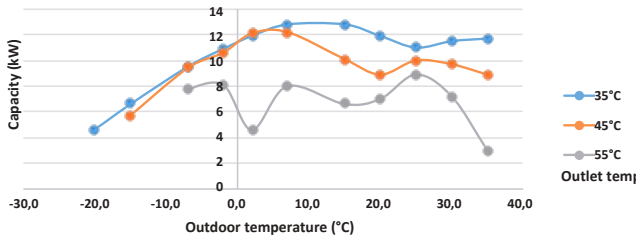

PAC BT

LOW TEMPERATURE HEAT PUMP

PAC BT 12 KW PERFORMANCES

HEATING

COOLING

PAC BT 14 KW PERFORMANCES

HEATING

COOLING