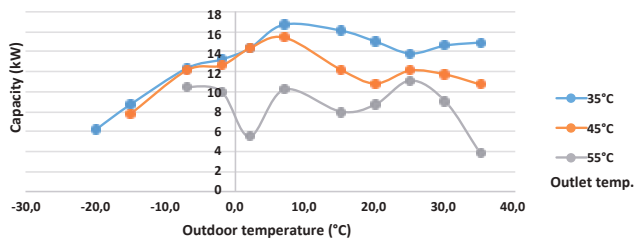

PAC BT 16 KW PERFORMANCES

HEATING