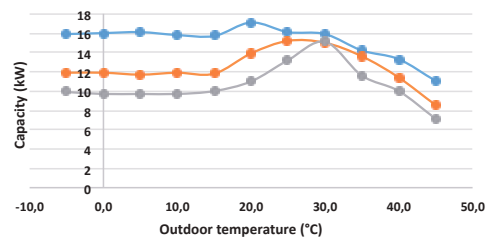

PAC BT

LOW TEMPERATURE HEAT PUMP

PAC BT 12 KW PERFORMANCES

HEATING

COOLING

PAC BT 14 KW PERFORMANCES

HEATING

COOLING