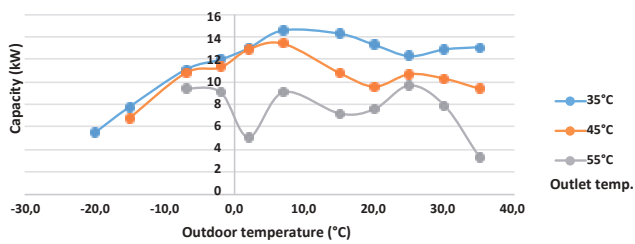

PAC BT

LOW TEMPERATURE HEAT PUMP

PAC BT 12 KW PERFORMANCES

HEATING

COOLING

PAC BT 14 KW PERFORMANCES

HEATING

COOLING